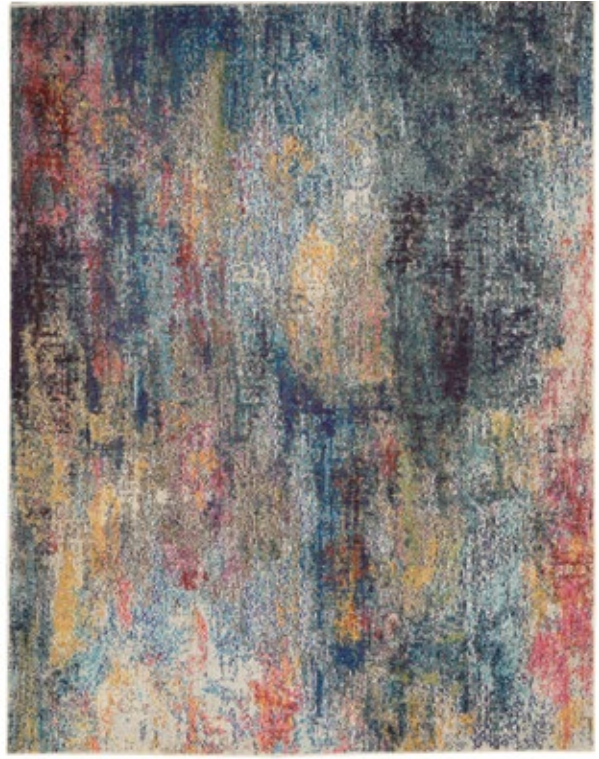

# CELESTIAL

NOURISON.COM/CELESTIAL

INVENTORY ETA: IN STOCK

PRICE: \$\$\$\$

WATCH VIDEO

100% POLYPROPYLENE  
POWER LOOMED

These heavenly area rugs possess a dramatic beauty, with rich, saturated colors that swirl together in unique and vivid designs.

## SIZES AVAILABLE

3 ft 11 in. x 5 ft 11 in.

5 ft 3 in. x 7 ft 3 in.

7 ft 10 in. x 10 ft 6 in.

CES15 MULTICOLOR

CELESTIAL

CES15 MULTICOLOR

CES16 MULTICOLOR

# COLORADO

NOURISON.COM/COLORADO

INVENTORY ETA: IN STOCK

PRICE: \$\$\$\$

WATCH VIDEO

100% WOOL  
HAND TUFTED

This area rug embodies the rugged spirit of the Colorado Collection in its hand-tufted loop texture, versatile earth-tone colors, and bold, rustic, all-over designs with simple serged edge, in modern, easy-care fibers.