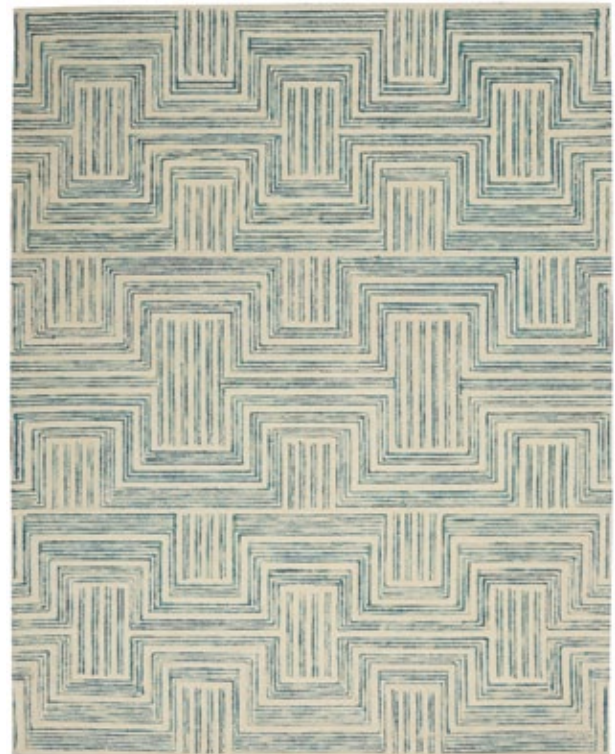

# INTERLOCK

NOURISON.COM/INTERLOCK

INVENTORY ETA: IN STOCK

PRICE: \$\$\$\$

WATCH VIDEO

100% WOOL  
HAND TUFTED

Sophisticated graphic designs featuring space-dye technique give the Interlock Collection cosmopolitan chic in hand-tufted, flat-woven, loop pile area rugs with superb softness and durability.

## SIZES AVAILABLE

2 ft 3 in. x 7 ft 6 in. Runner

3 ft 9 in. x 5 ft 9 in.

5 ft x 7 ft 6 in.

8 ft x 10 ft 6 in.

ITL04 IVORY/GREY

ITL05 IVORY MULTICOLOR

ITL02 BLUE MULTICOLOR

ITL03 BLUE/IVORY

ITL06 IVORY/TURQUOISE